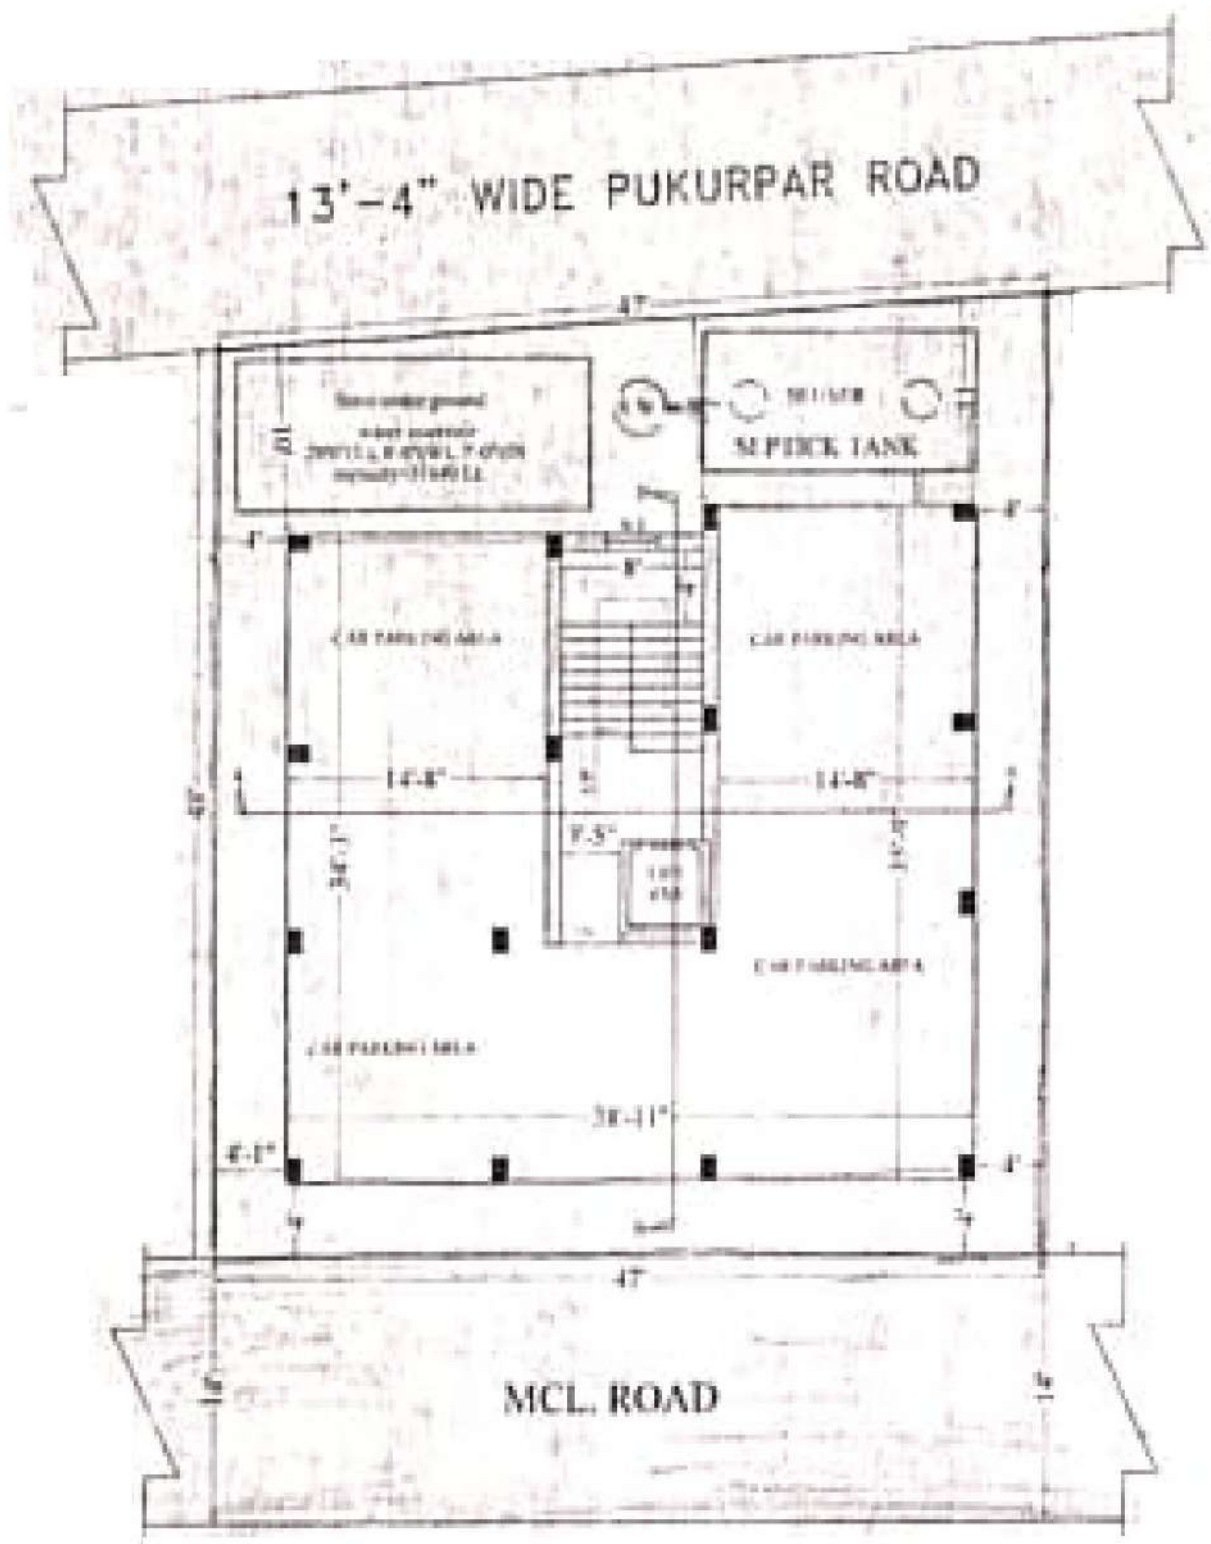

Proposed Project at Mouza- Balidanga, J.L. No-35, Plot No- 644, 654, Khatian No- 600, L.R. Plot No- 1244, L.R. Khatian No- 7926, 7927, Mahalla- Chotobalidanga, Holding No-161, Ward No-14, under Burdwan Municipality, P.S.- Burdwan, District- Purba Bardhaman

LATITUDE : 22.823355
LONGITUDE : 87.401317

ABHISIKTA DEVELOPERS
Suvasish Nandi
Partner

SIGNATURE OF OWNER